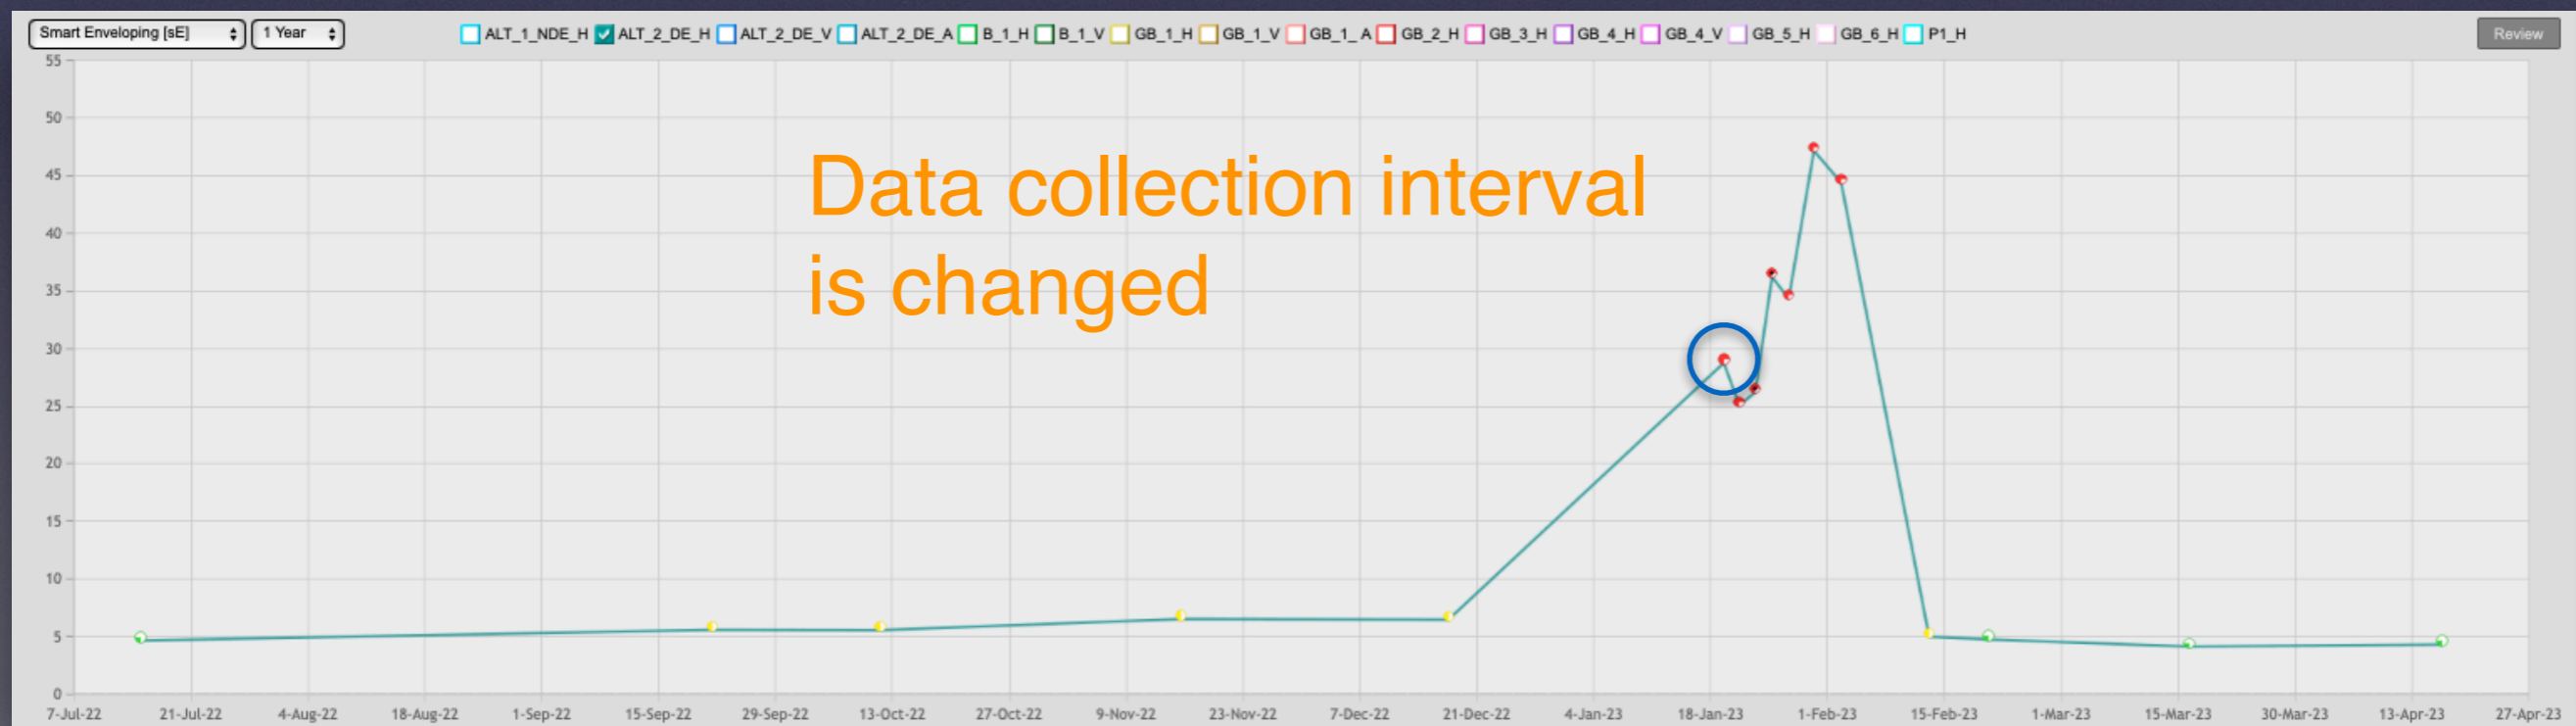

Successful CBM Strategy is based on

- Consistent, Reliable and **Simple** data collection process
- CBM information: **Easy** for understanding reports with recommendations.
- **Act On Time**: Use CBM information for **Smart** decisions and act at the right moment.