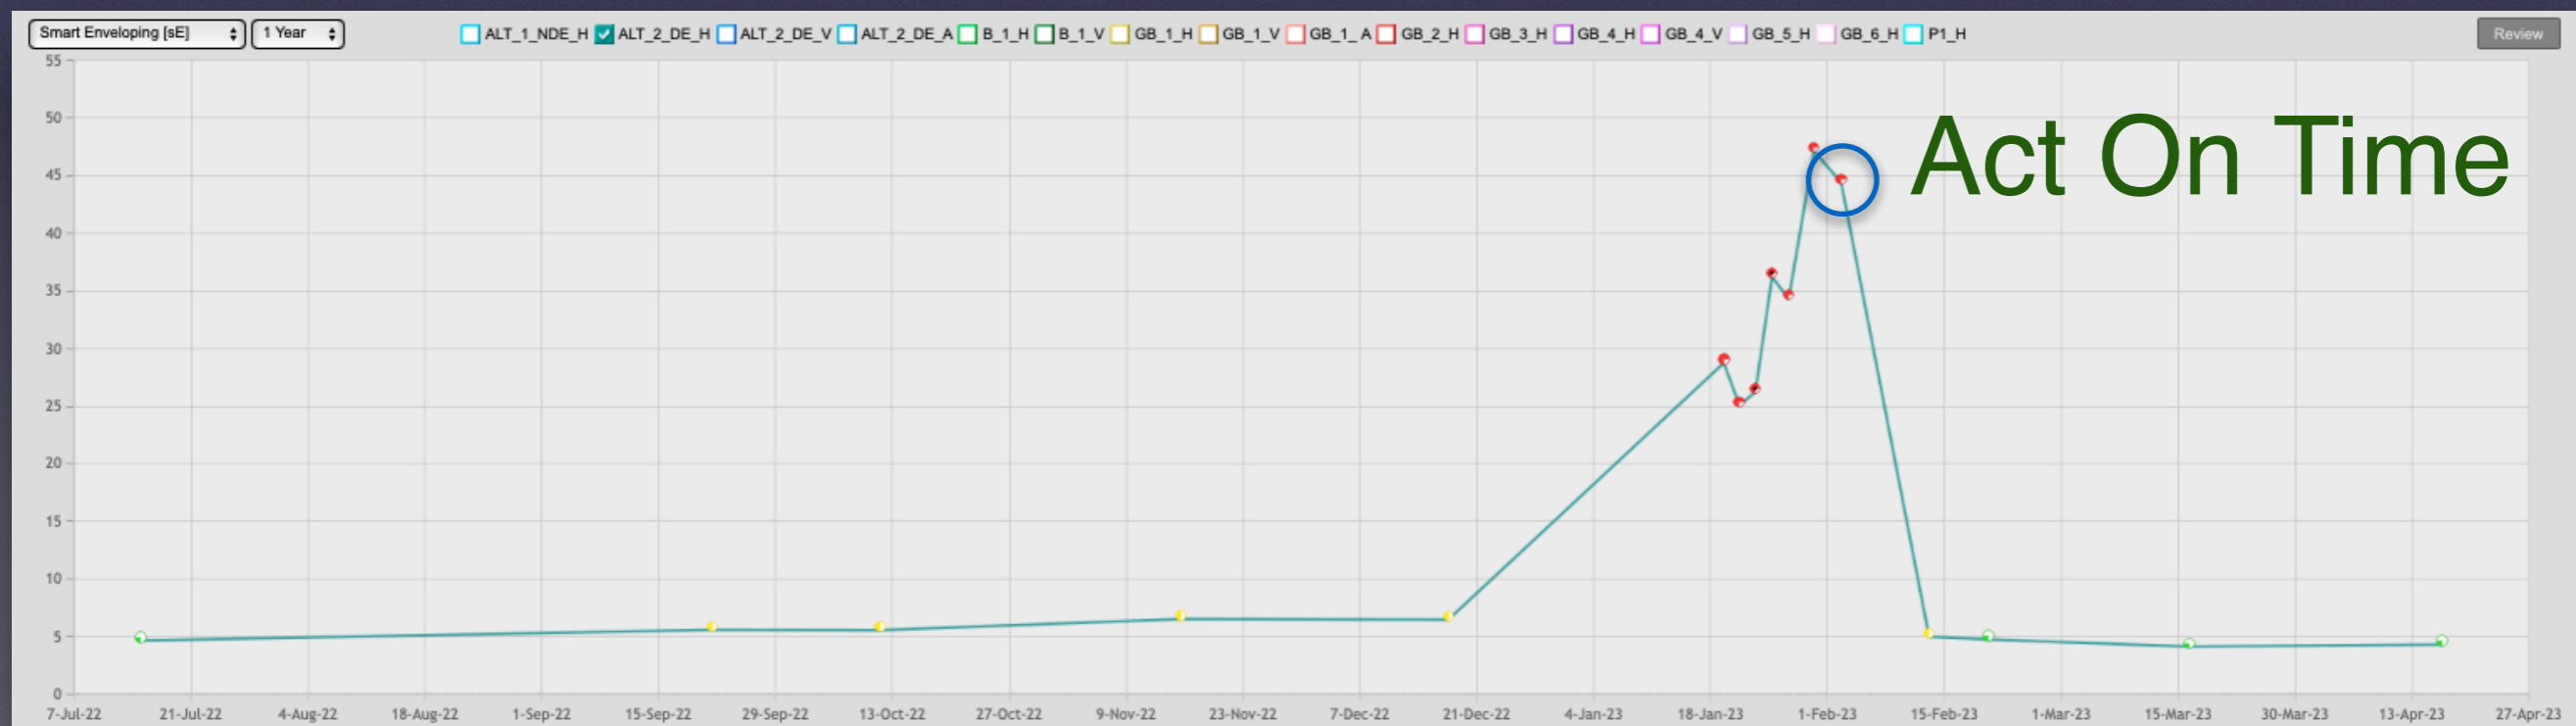

Successful CBM Strategy is based on

- Consistent, Reliable and **Simple** data collection process
- CBM information: **Easy** for understanding reports with recommendations.
- **Act On Time**: Use CBM information for **Smart** decisions and act at the right moment.