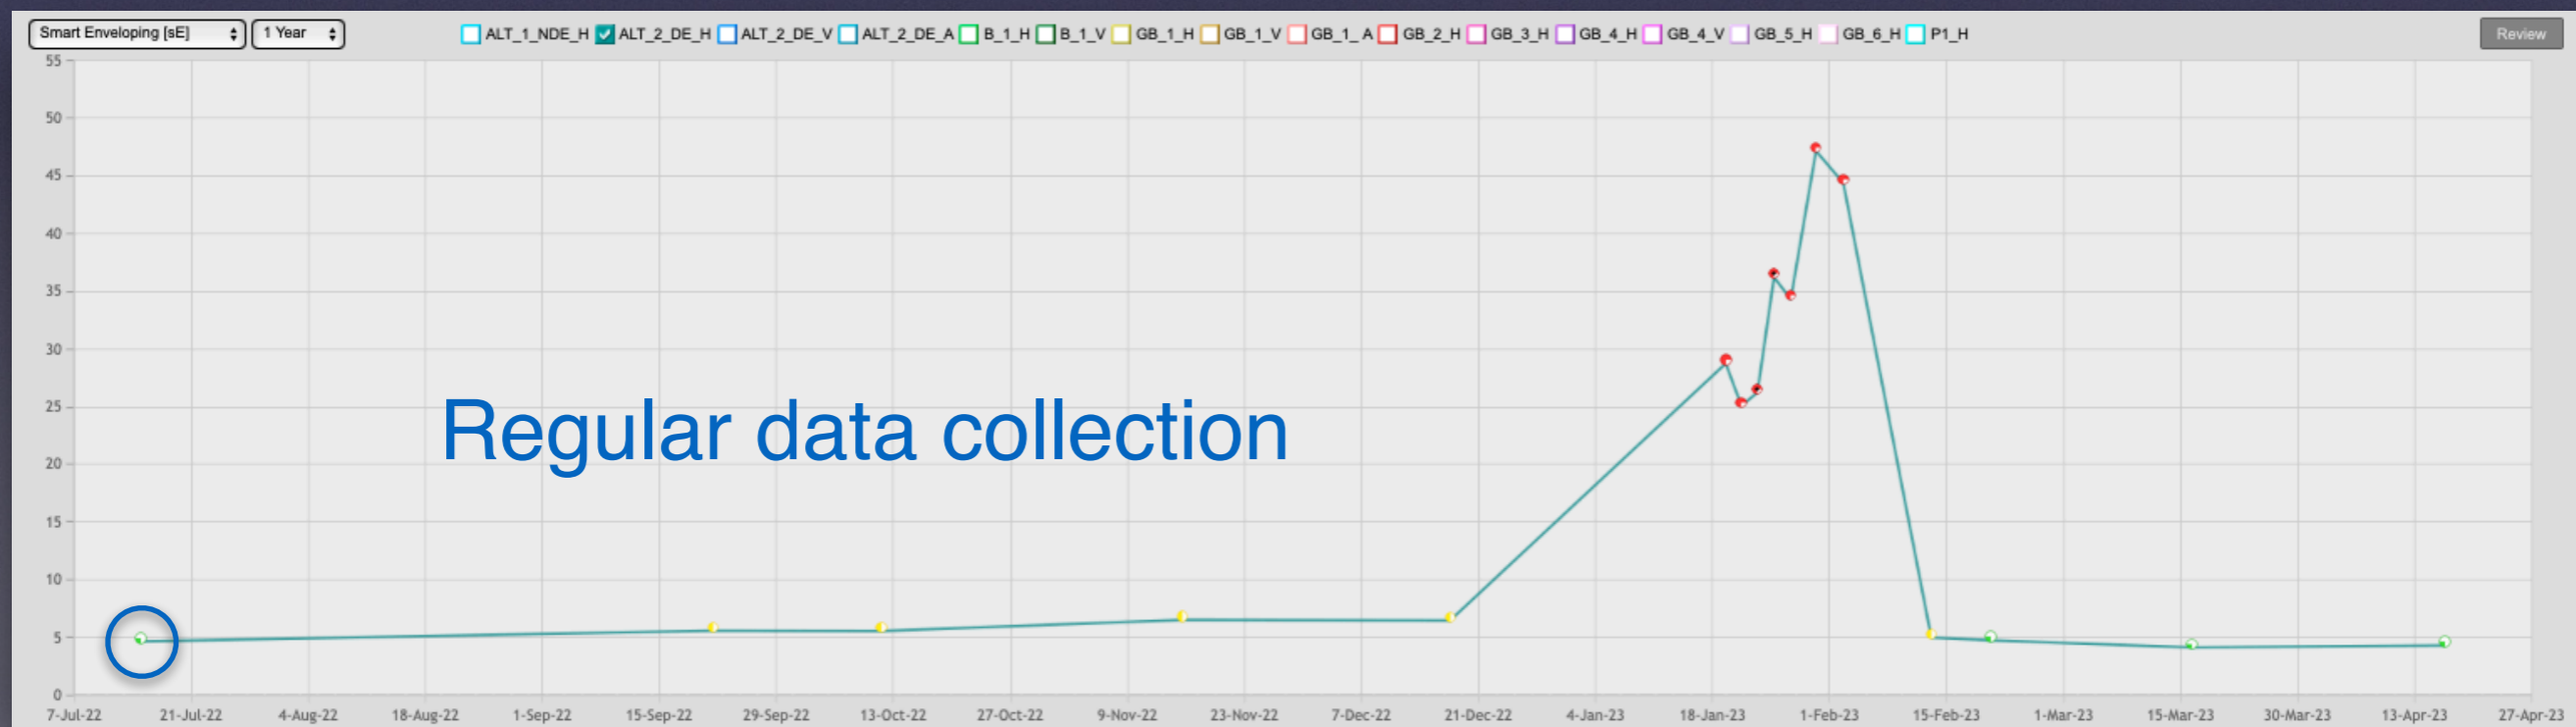

Successful CBM Strategy is based on

- Consistent, Reliable and **Simple** data collection process
- CBM information: **Easy** for understanding reports with recommendations.
- **Act On Time**: Use CBM information for **Smart** decisions and act at the right moment.